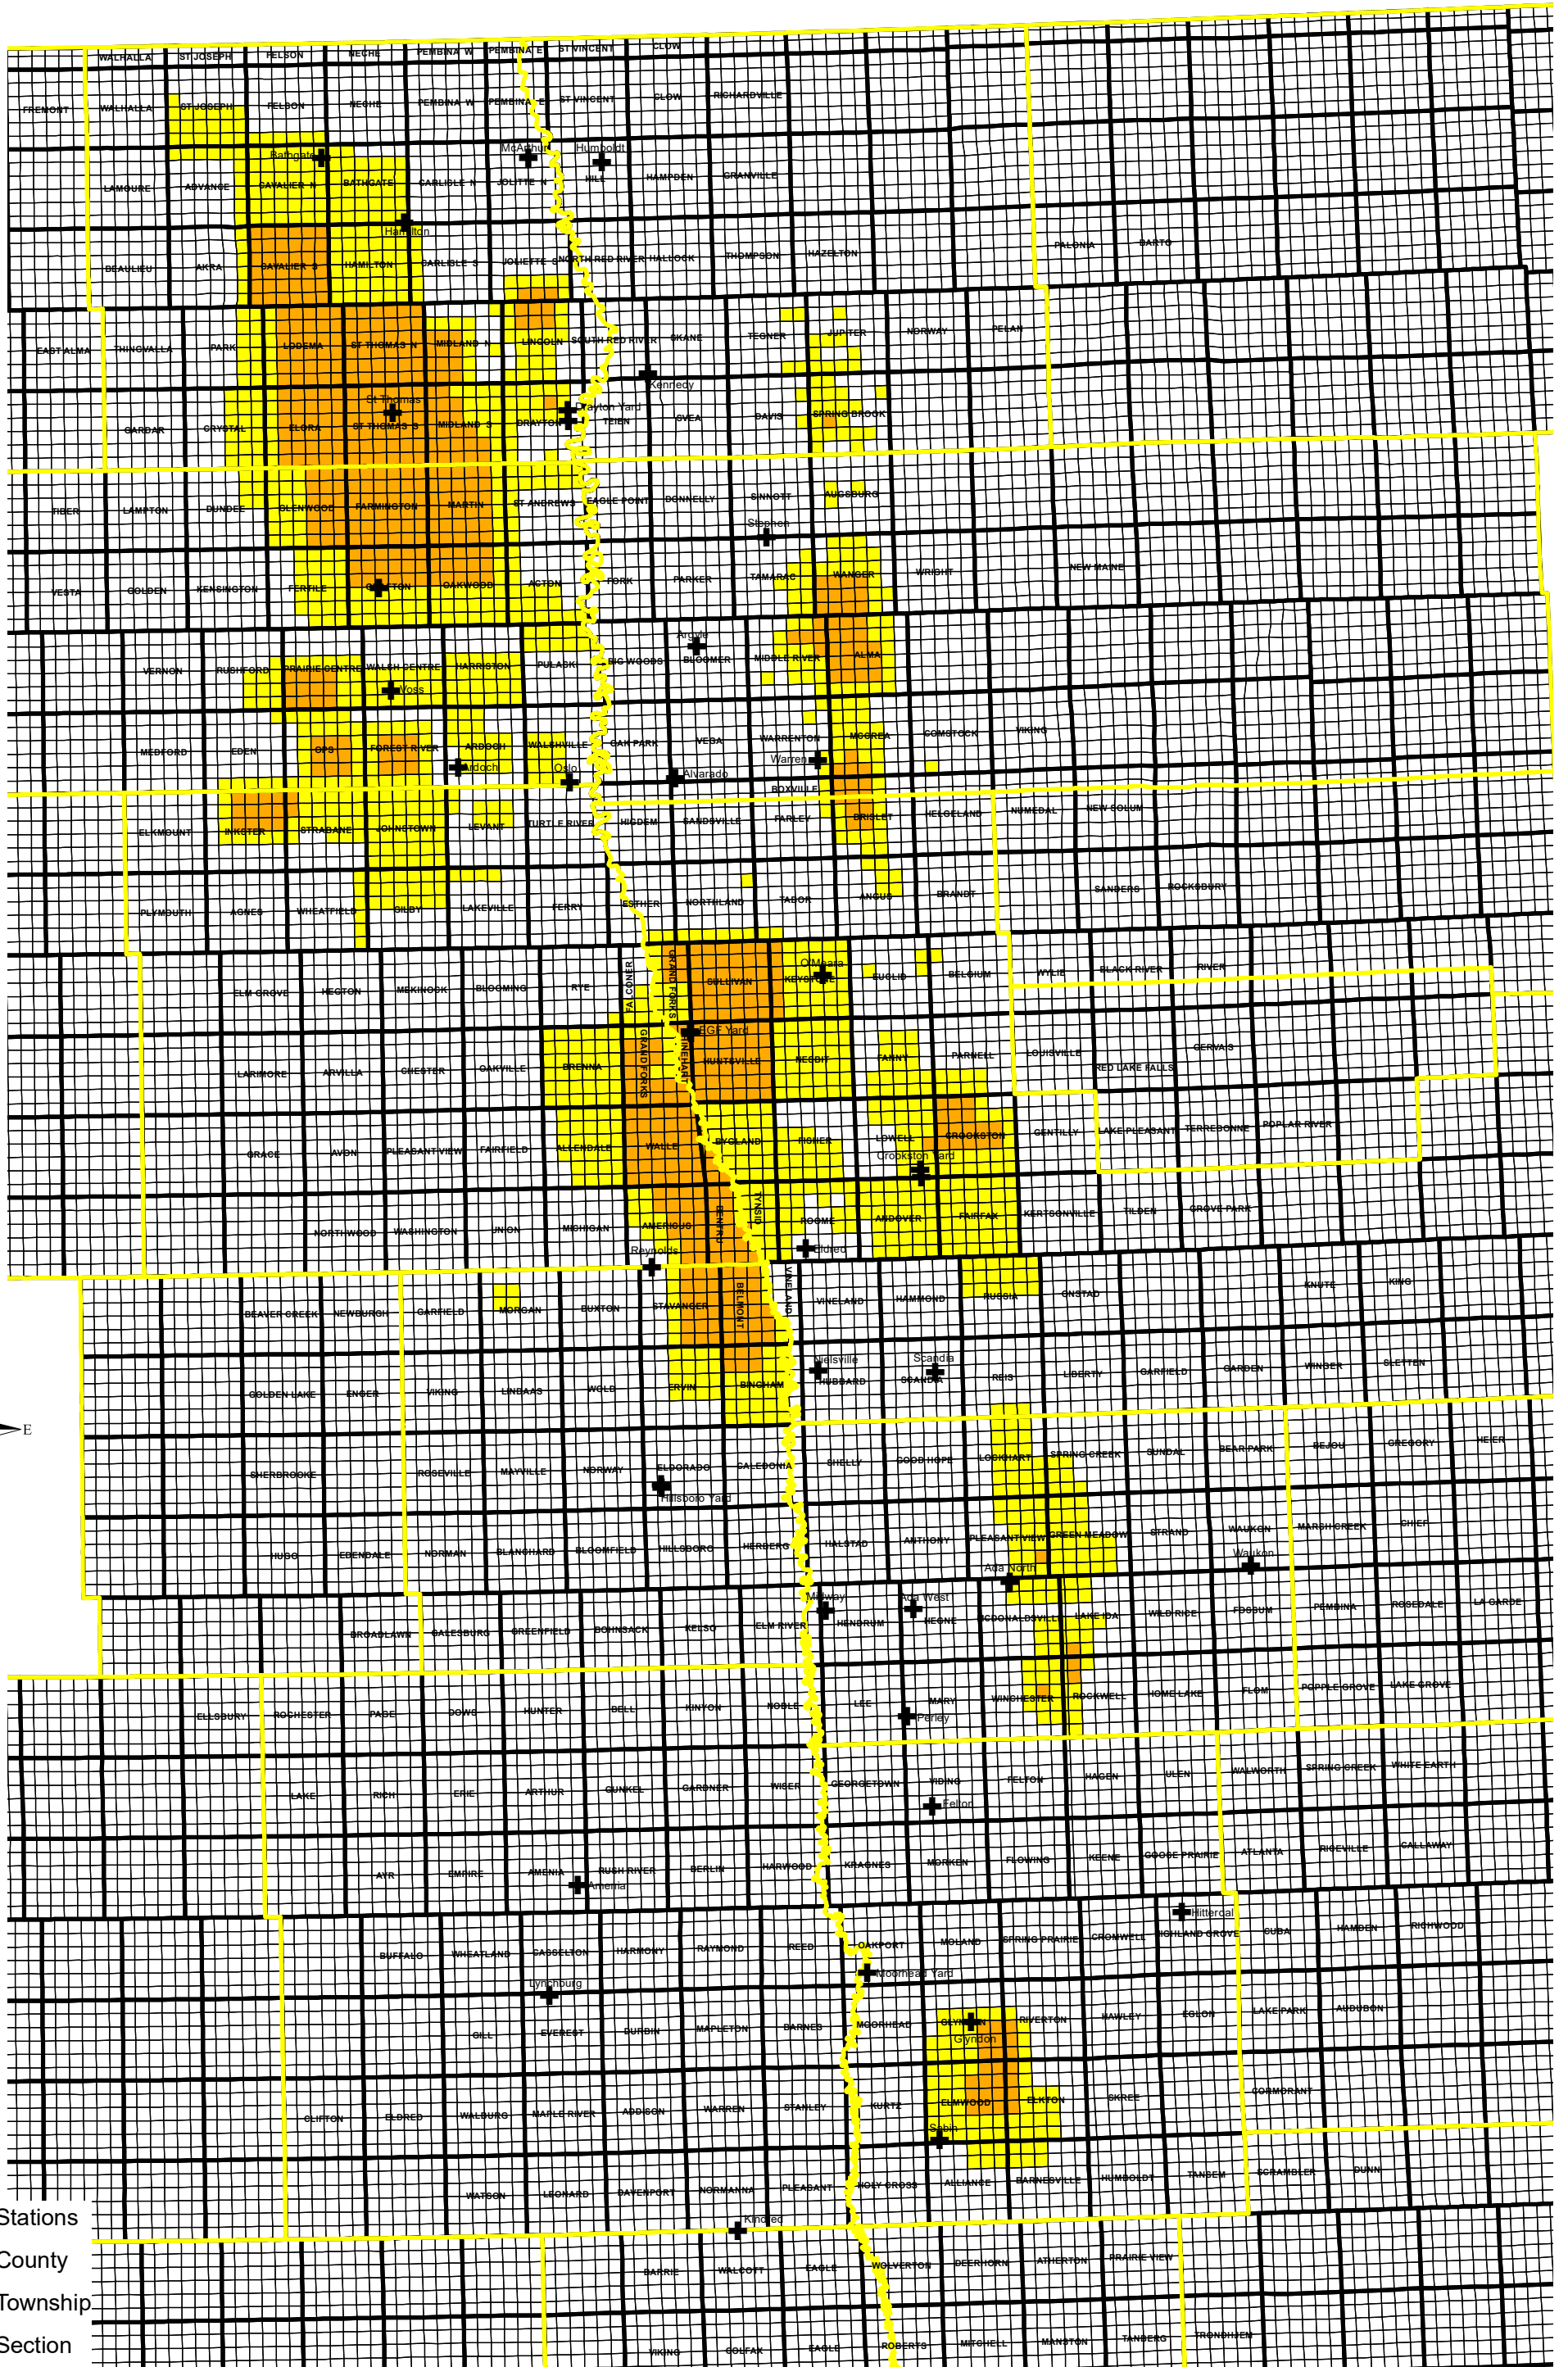

Sugarbeet Root Maggot Severity 2025 Crop Observation

- +** Stations
- County
- Township
- Section
- SBRM Severity**
- Moderate
- Severe