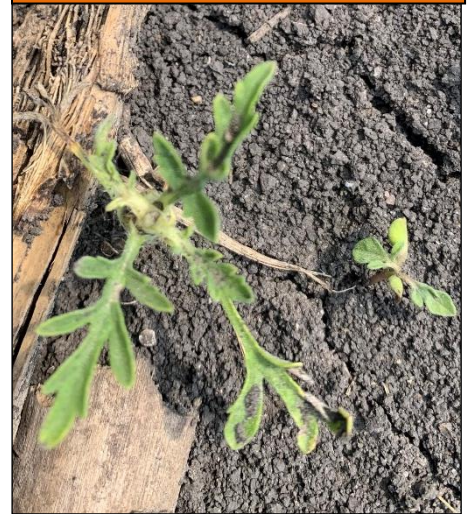

Waterhemp Control Comparison from Dr. Peter's Plots

Glyphosate Alone Vs. Glyphosate + Acifluorfen (Ultra Blazer)

Glyphosate check, applied June 12, image 14 DAT

Acifluorfen at 16 fl oz/acre + Glyphosate + NIS, applied June 12, image 14 DAT

Observations from 2021 Ultra Blazer field applications

Good control on small <4" waterhemp

Poor control on larger >4" waterhemp

Does not control common ragweed or lambsquarters

Increased injury to sugarbeets less than 6 leaf stage