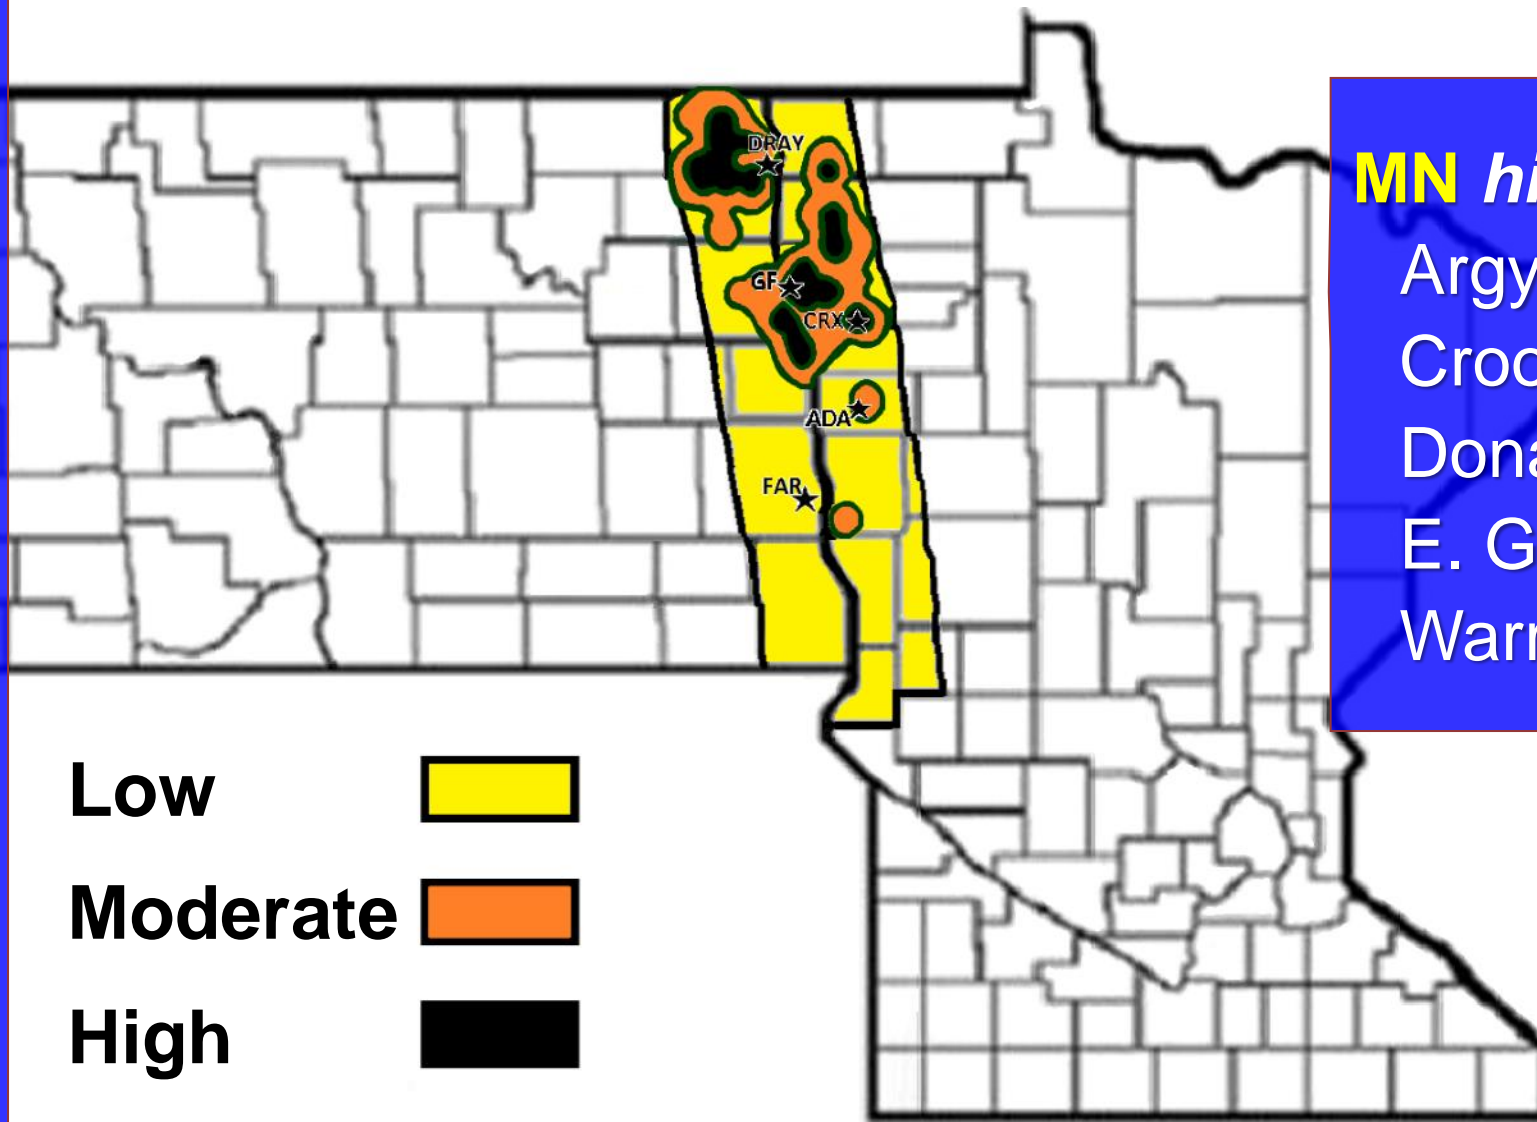

# 2021 Root Maggot Forecast\*

## ND high risk:

Auburn  
Bathgate  
Buxton  
Cavalier  
Crystal  
Drayton  
Glasston  
Hamilton  
Hoople  
Reynolds  
St. Thomas  
Thompson

## MN high risk:

Argyle  
Crookston  
Donaldson  
E. Grand Forks  
Warren

\*Based on fly counts & root maggot feeding injury ratings