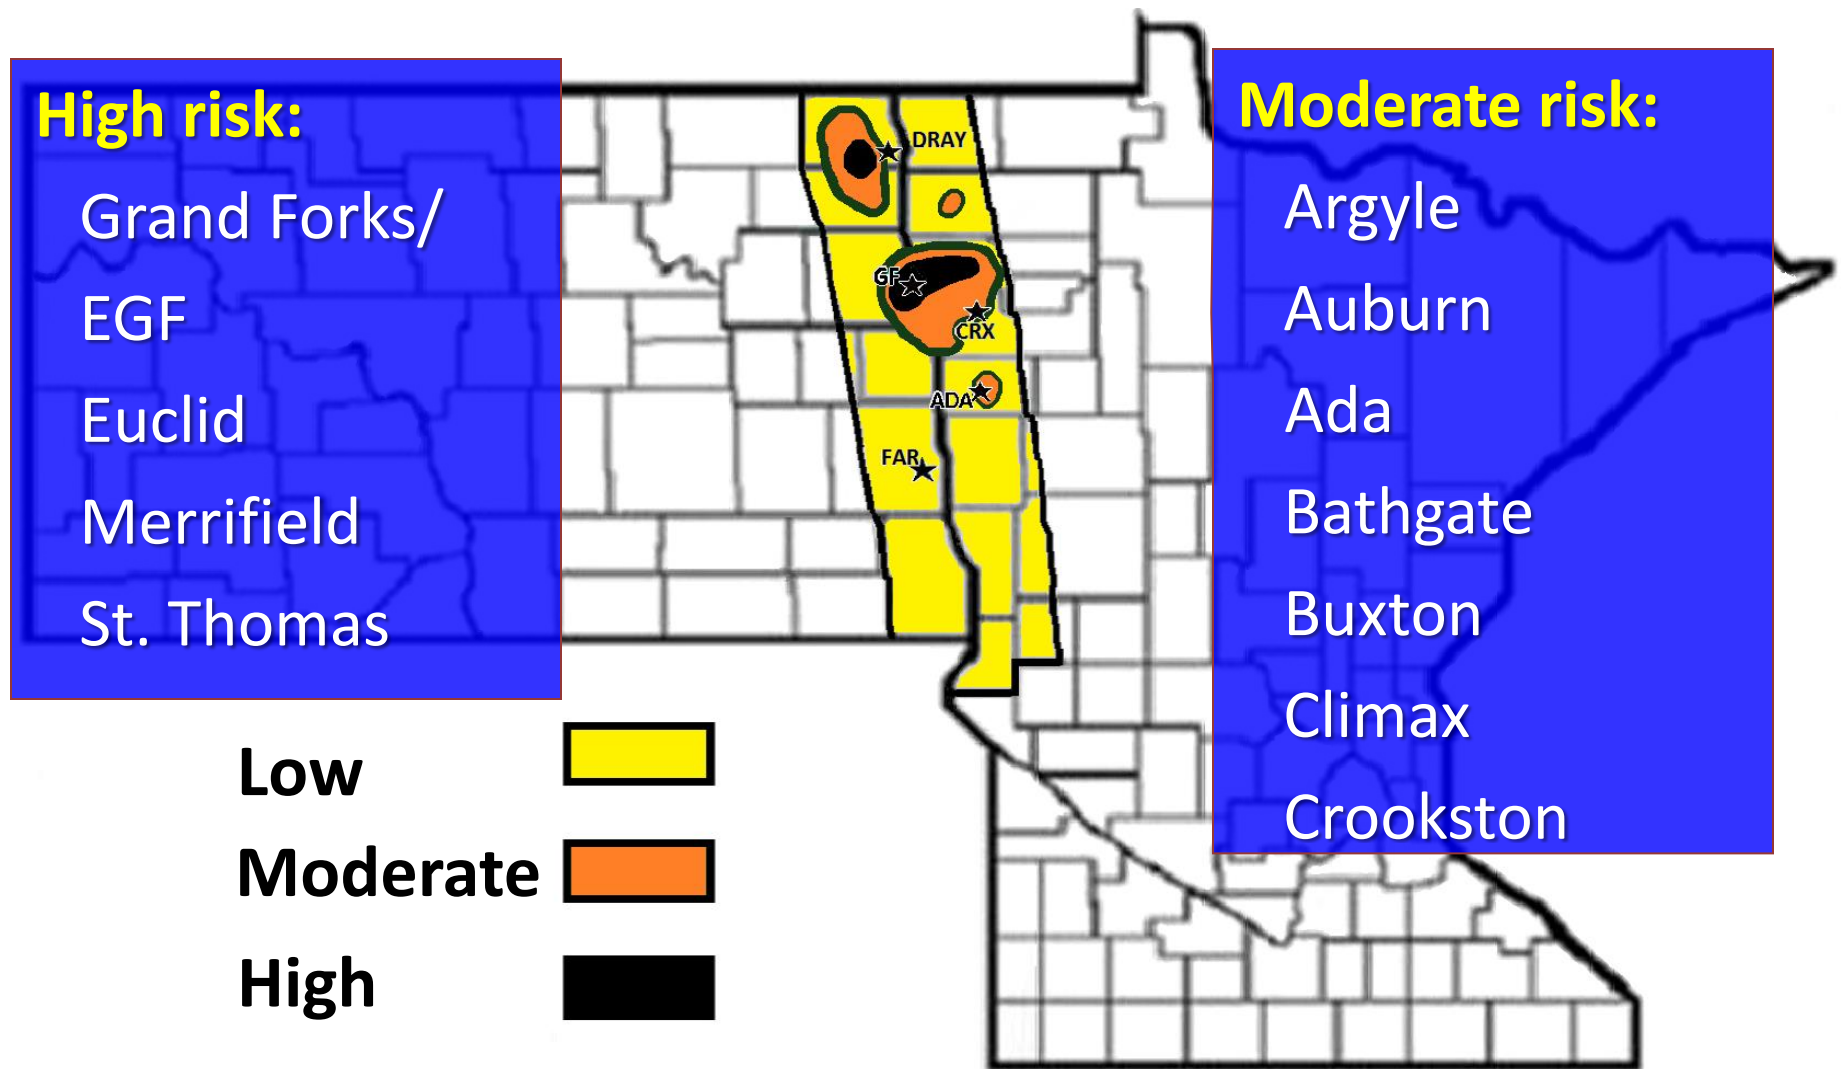

2018 Root Maggot Forecast*

Dr Boetel NDSU

*Based on fly counts & root maggot feeding injury ratings