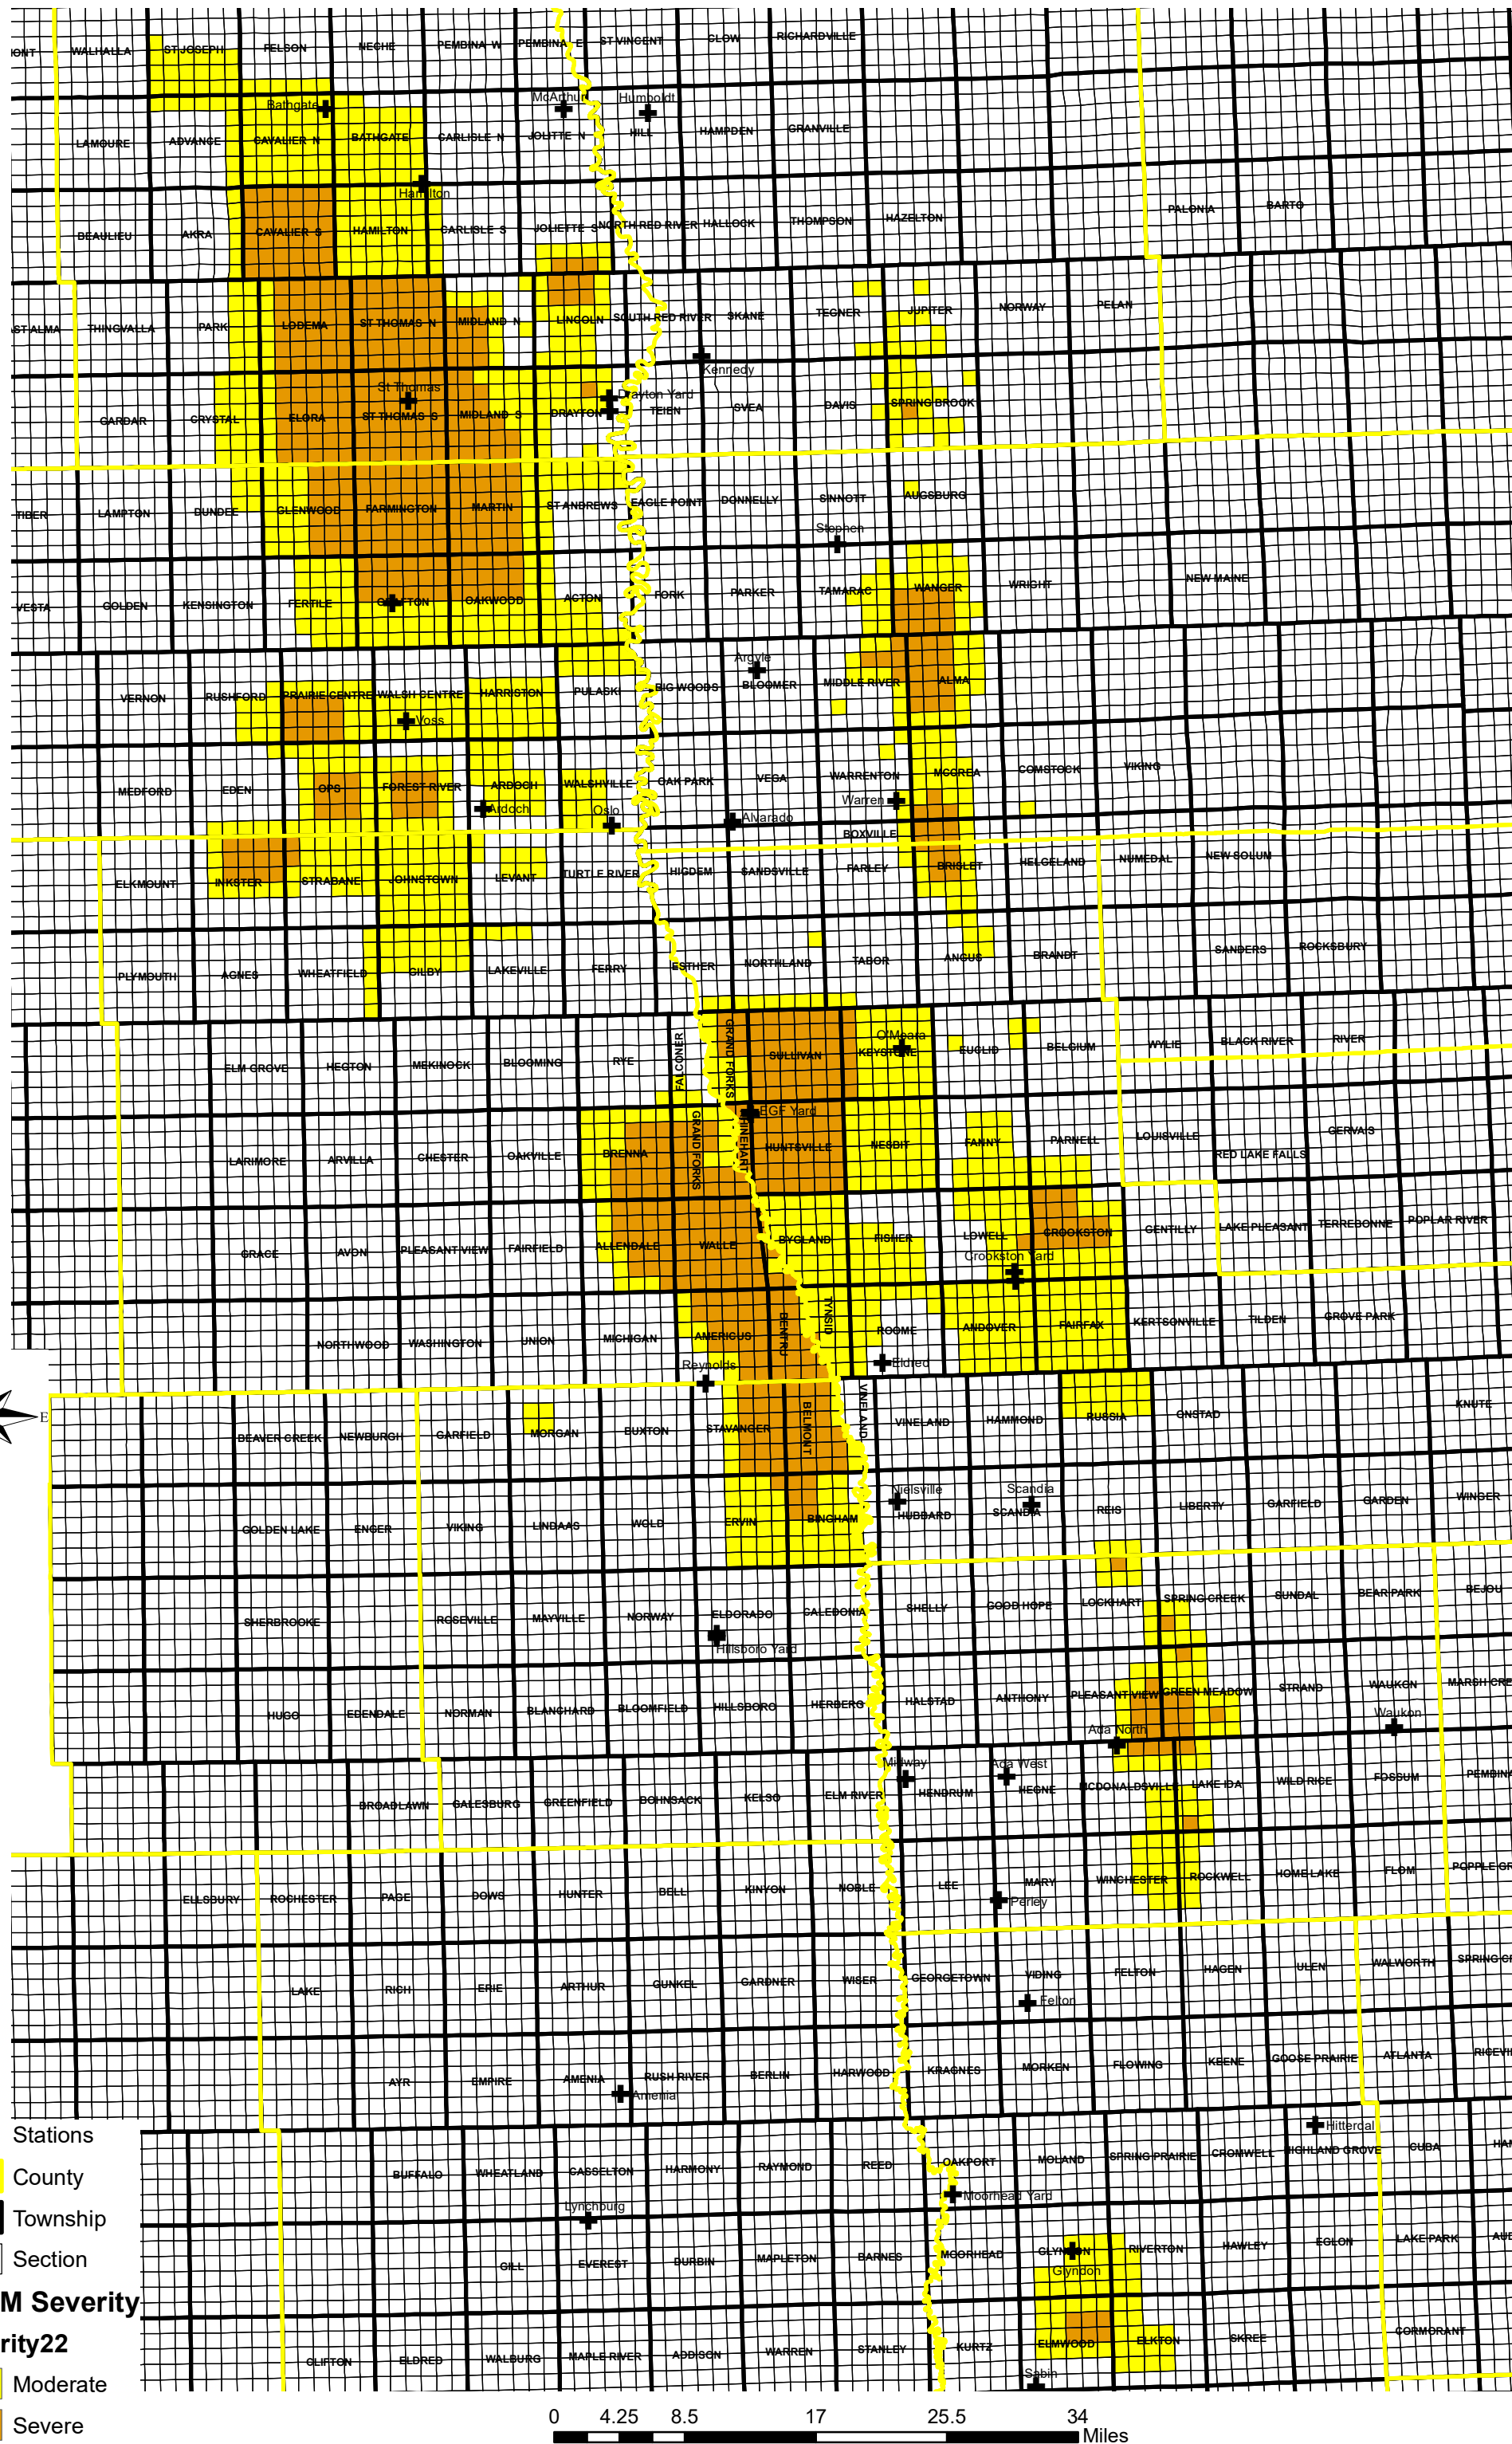

Sugarbeet Root Maggot Severity 2022

0 4.25 8.5 17 25.5 34 Miles