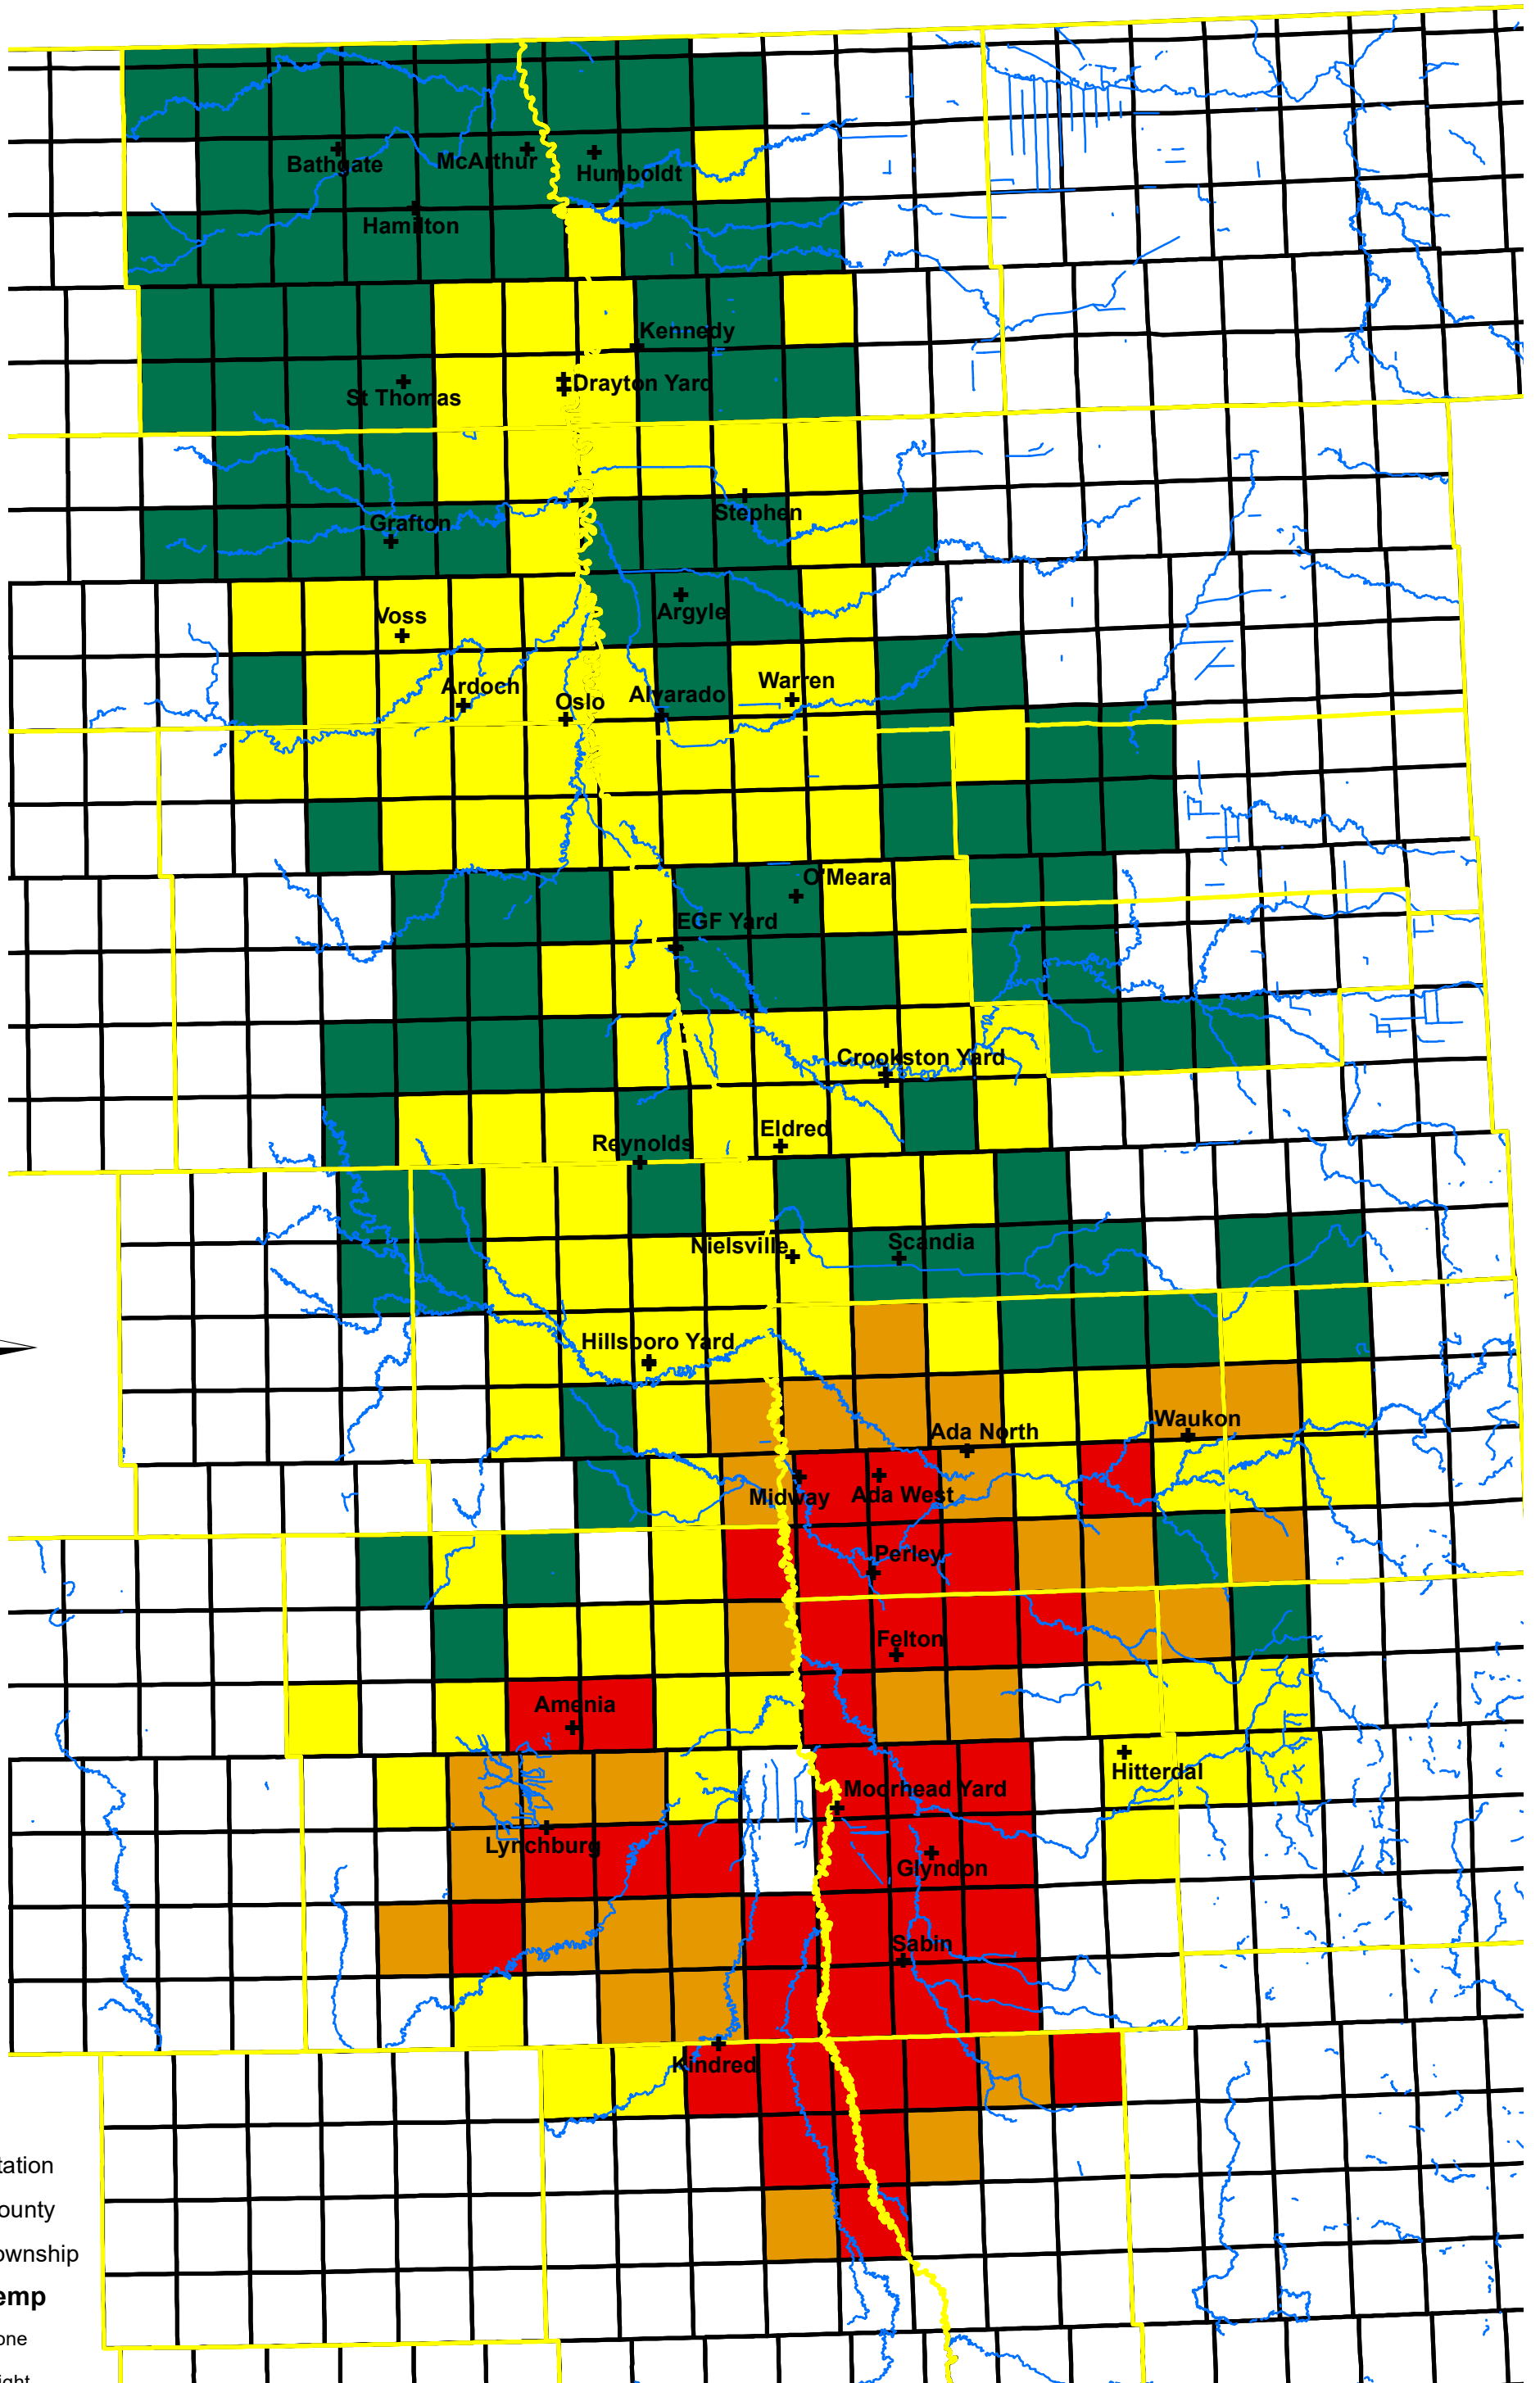

2018 Weed Resistance Map - Waterhemp

- ✚ Station
- County
- Township
- Waterhemp**
- None
- Slight
- Moderate
- Severe

0 5 10 20 30 40 Miles