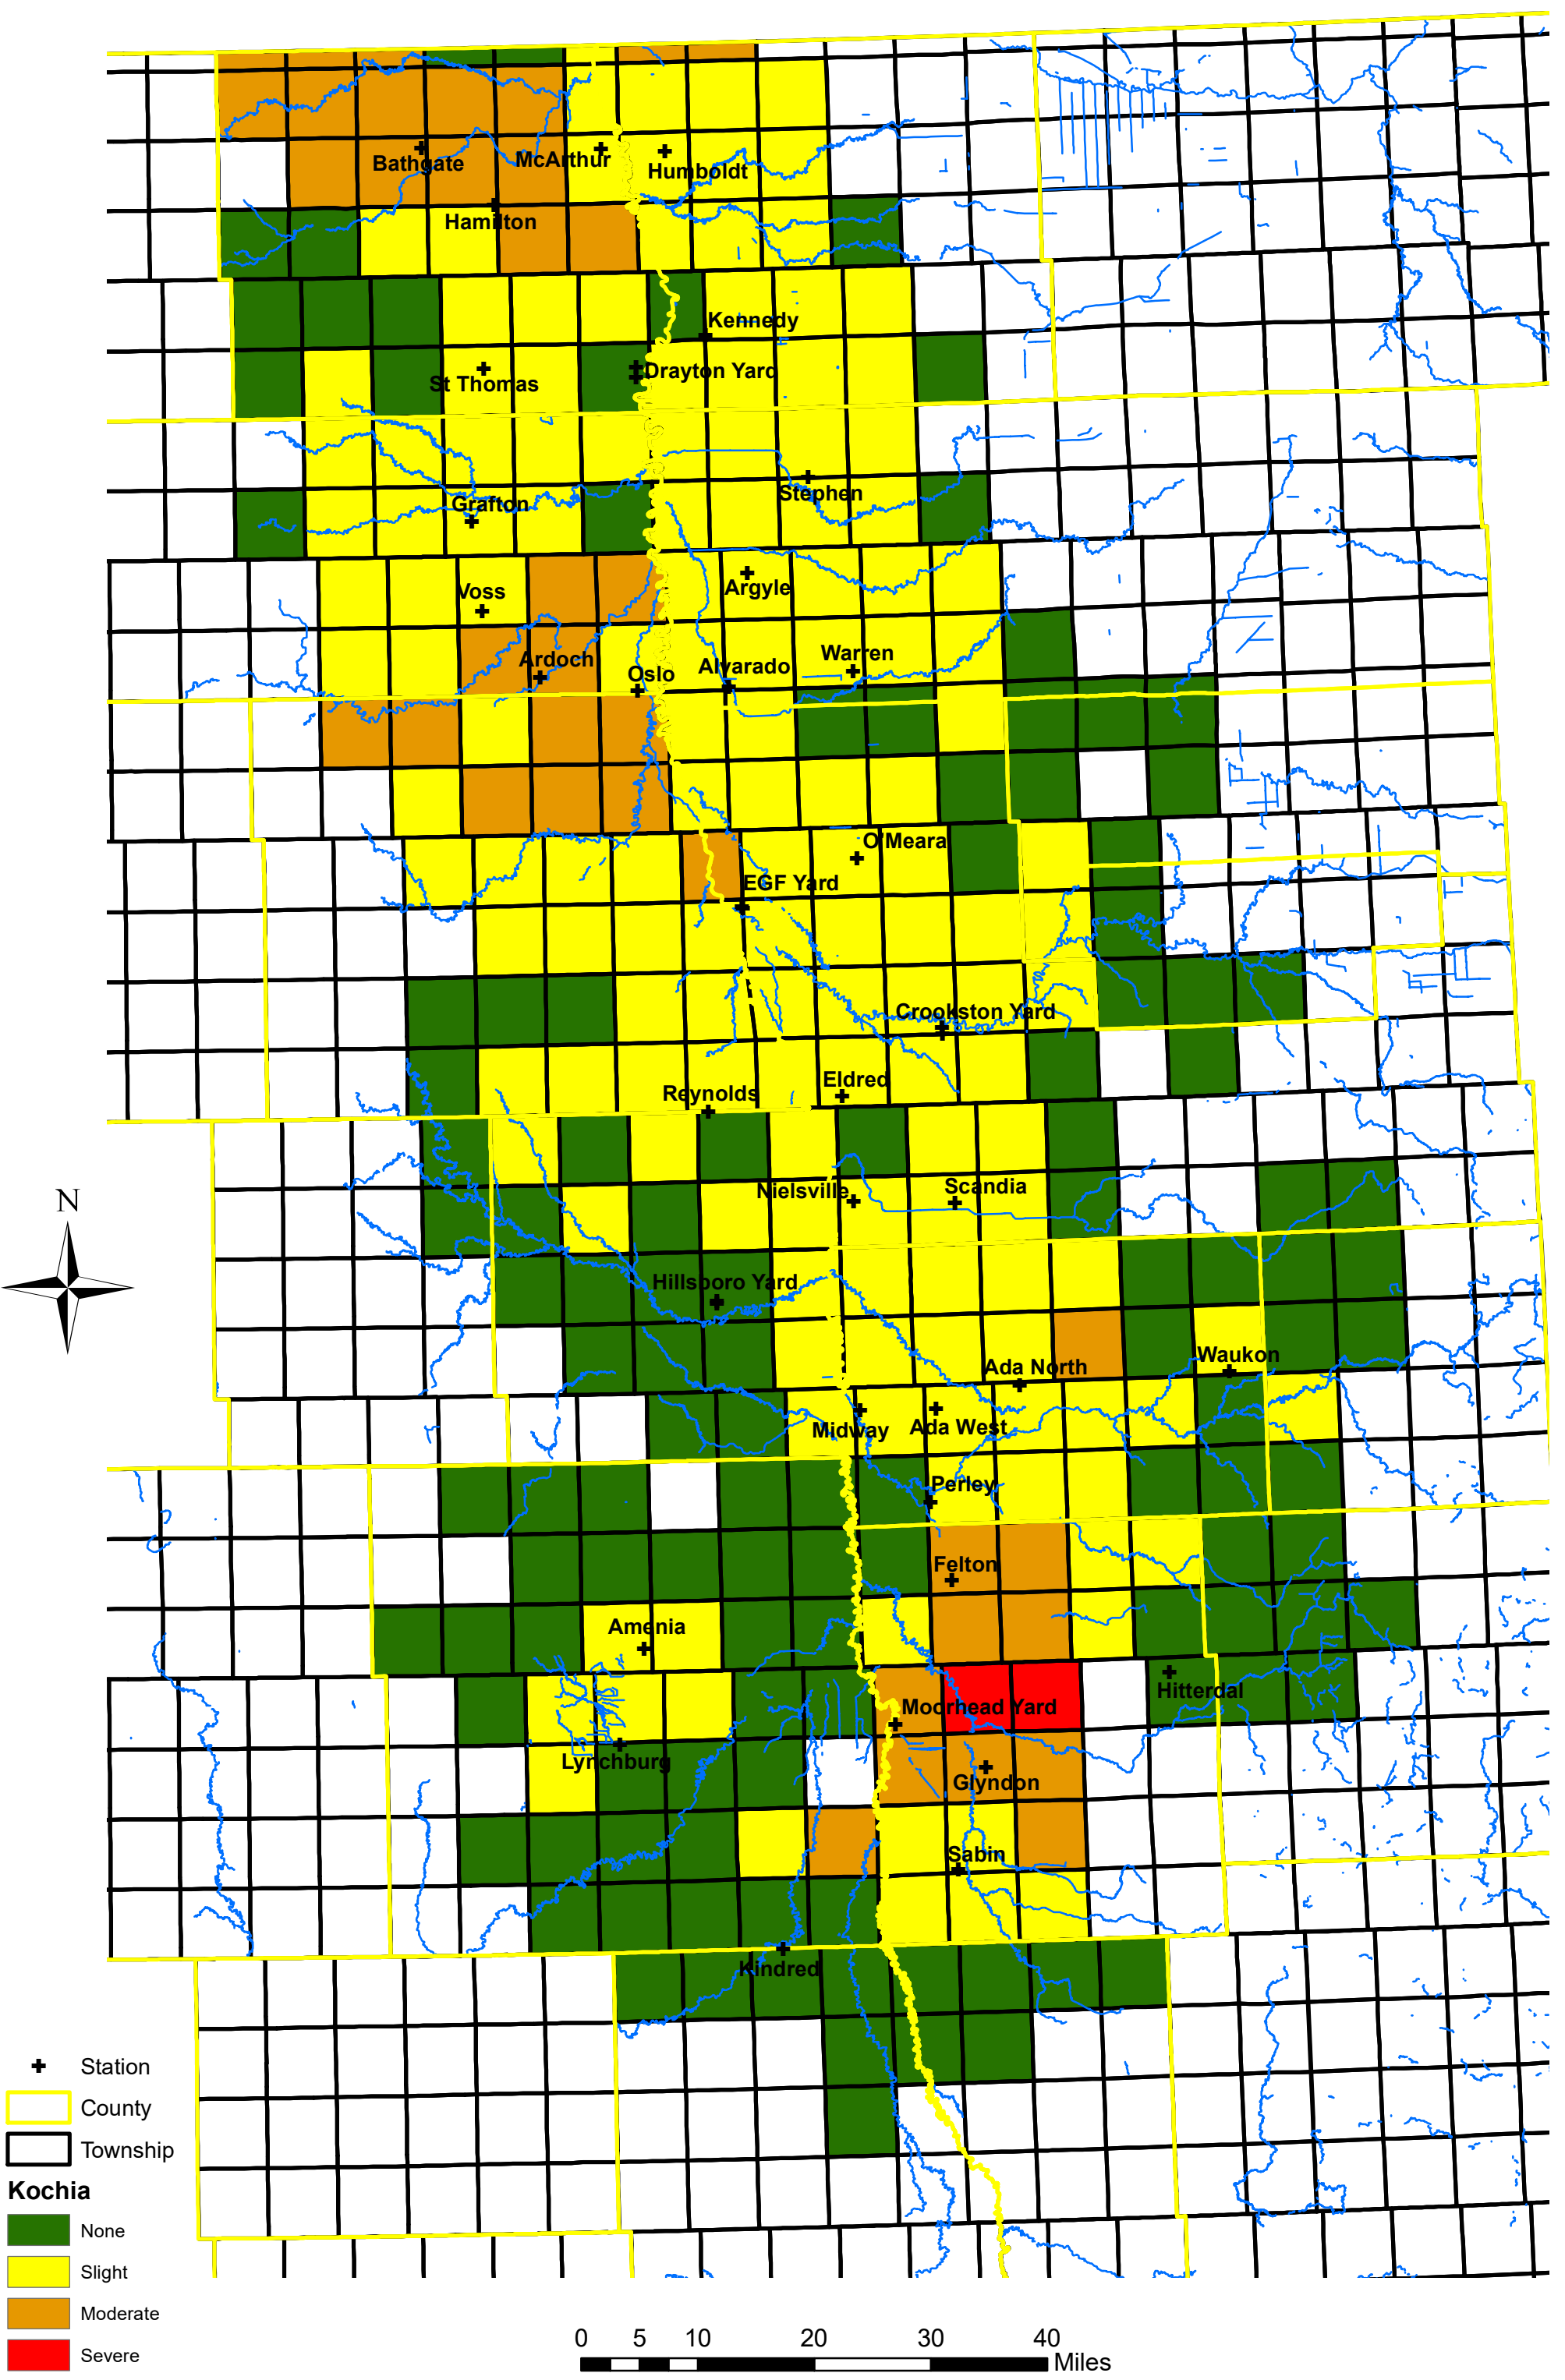

# 2020 Weed Resistance Map - Kochia

Bathgate

McArthur

Humboldt

Hamilton

Kennedy

St Thomas

Drayton Yard

Grafton

Stephen

Voss

Argyle

Ardoch

Oslo

Alvarado

Warren

O'Meara

EGF Yard

Crookston Yard

Reynolds

Eldred

Nielsville

Scandia

Hillsboro Yard

Ada North

Waukon

Midway

Ada West

Perley

Felton

Amenia

Modhead Yard