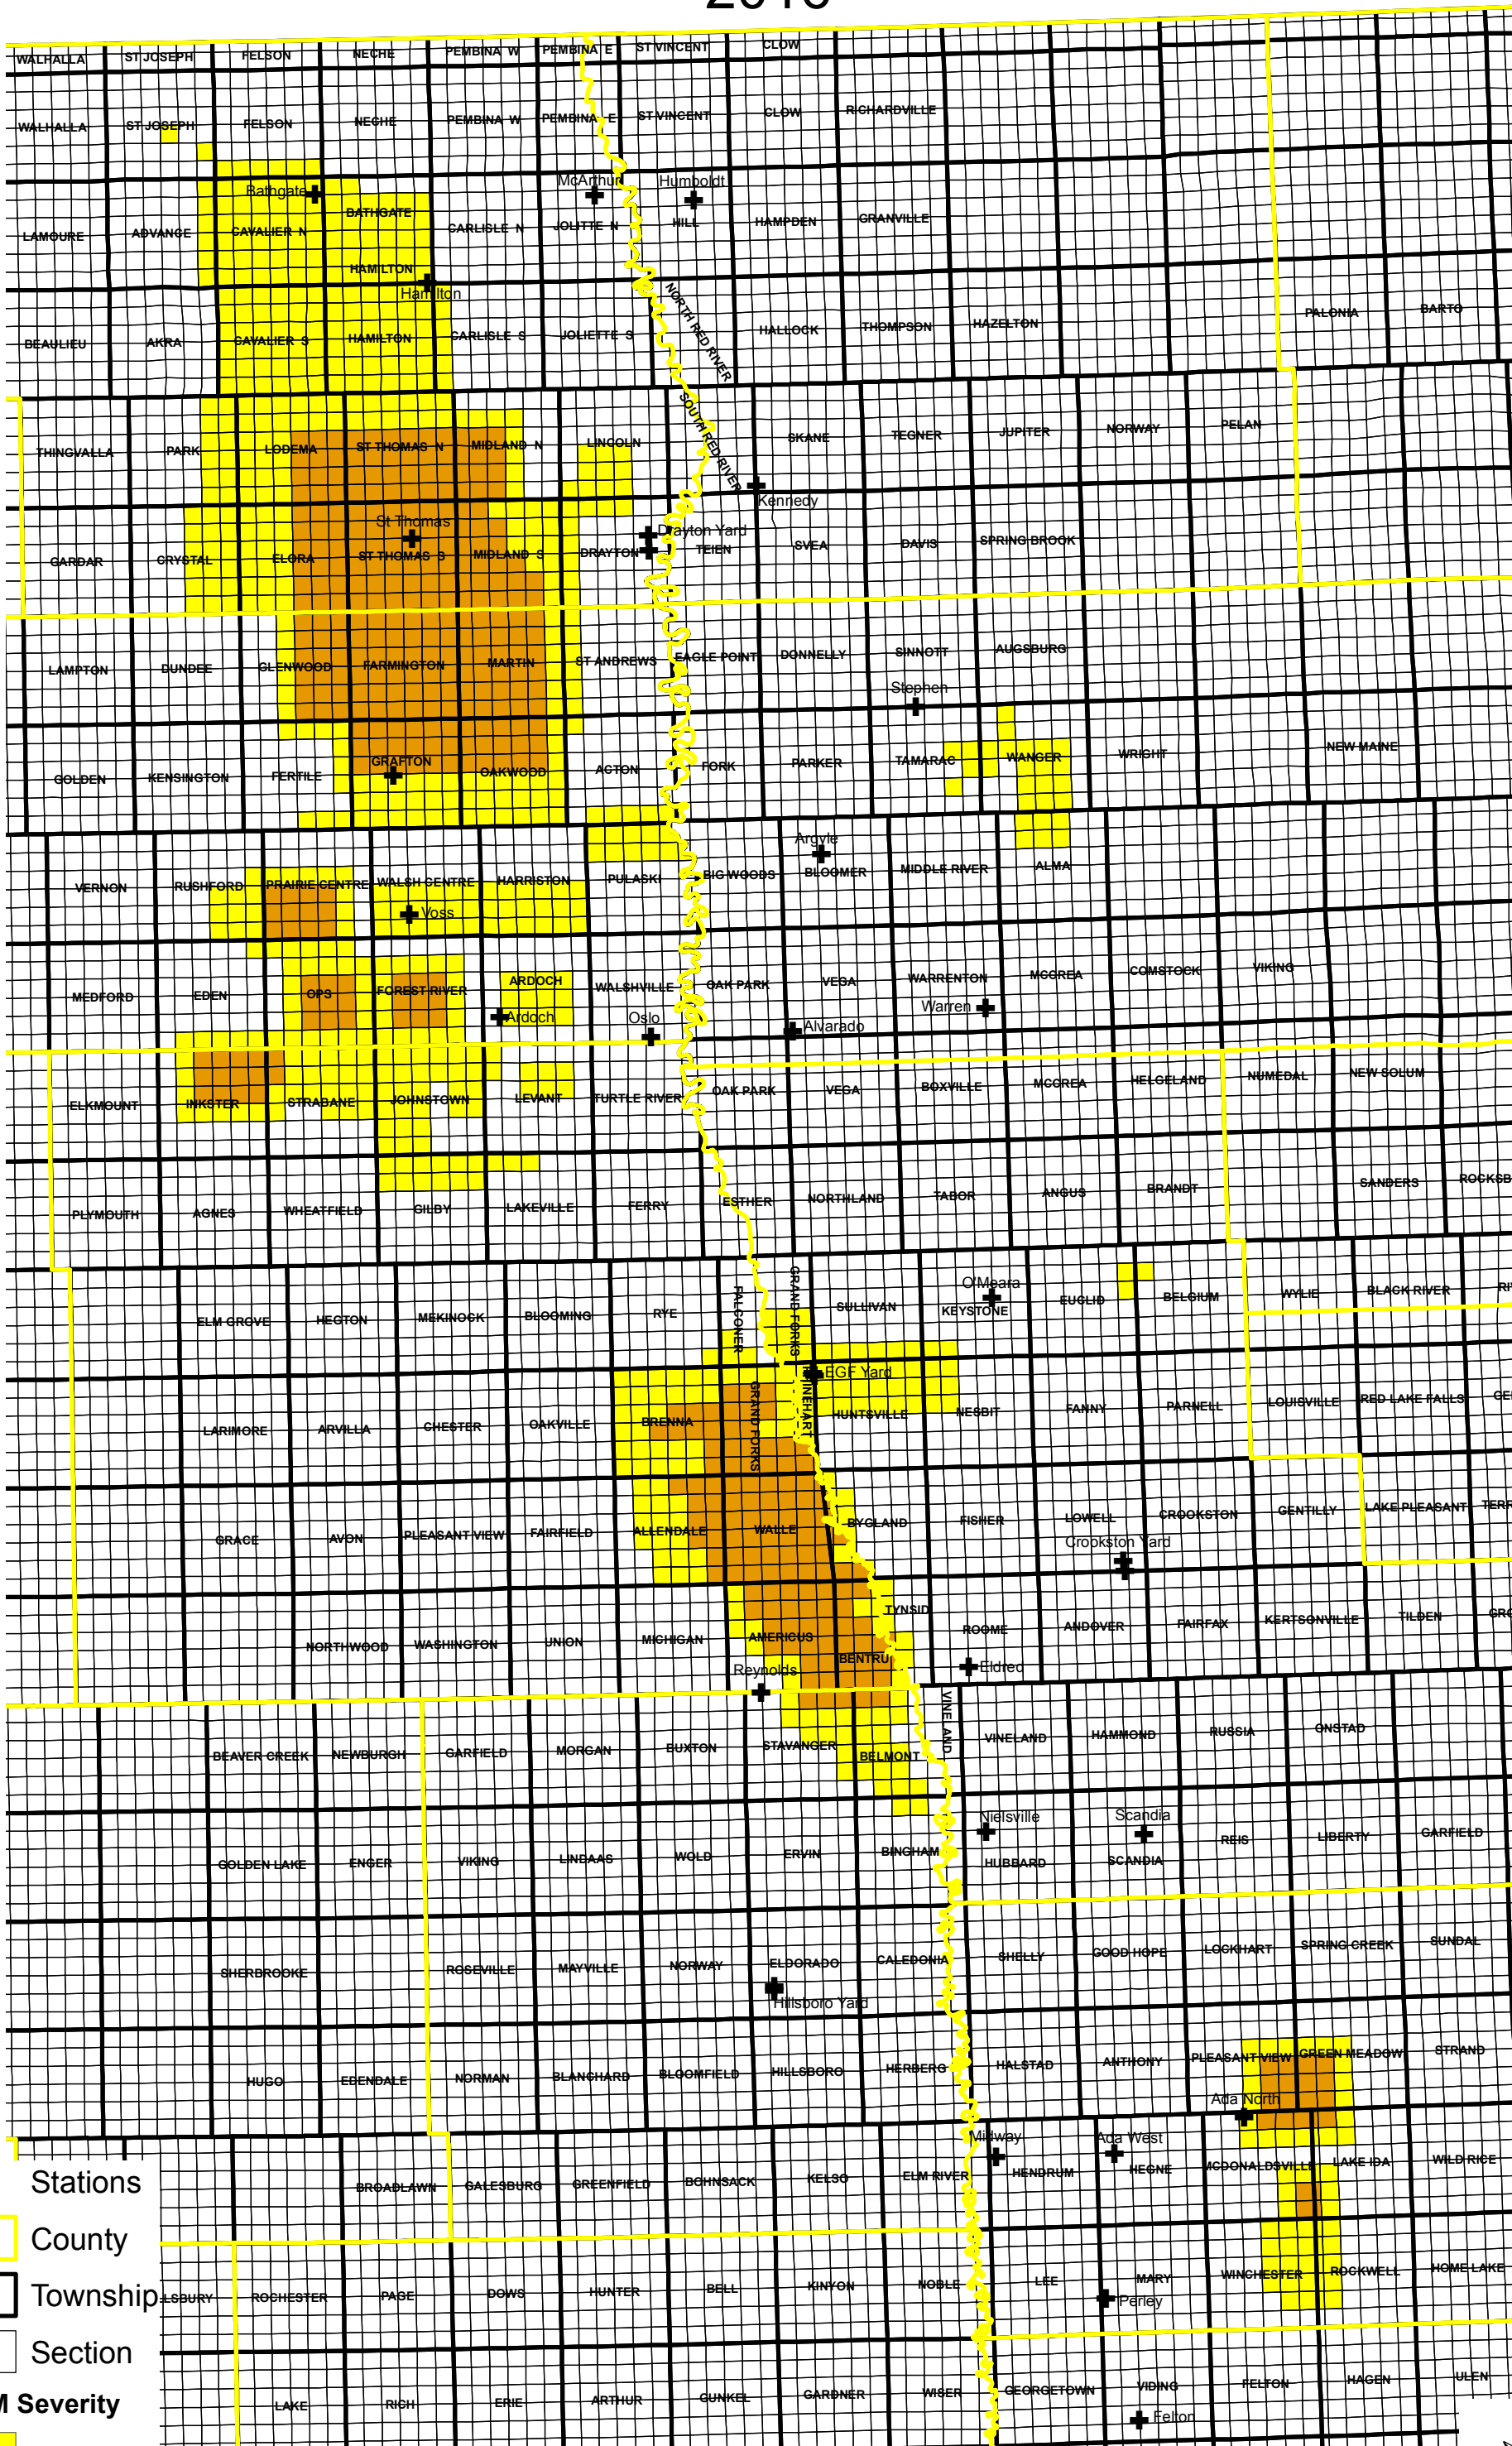

# Sugarbeet Root Maggot Severity 2016

- Stations
- County
- Township
- Section
- SBRM Severity**
- Moderate
- Severe