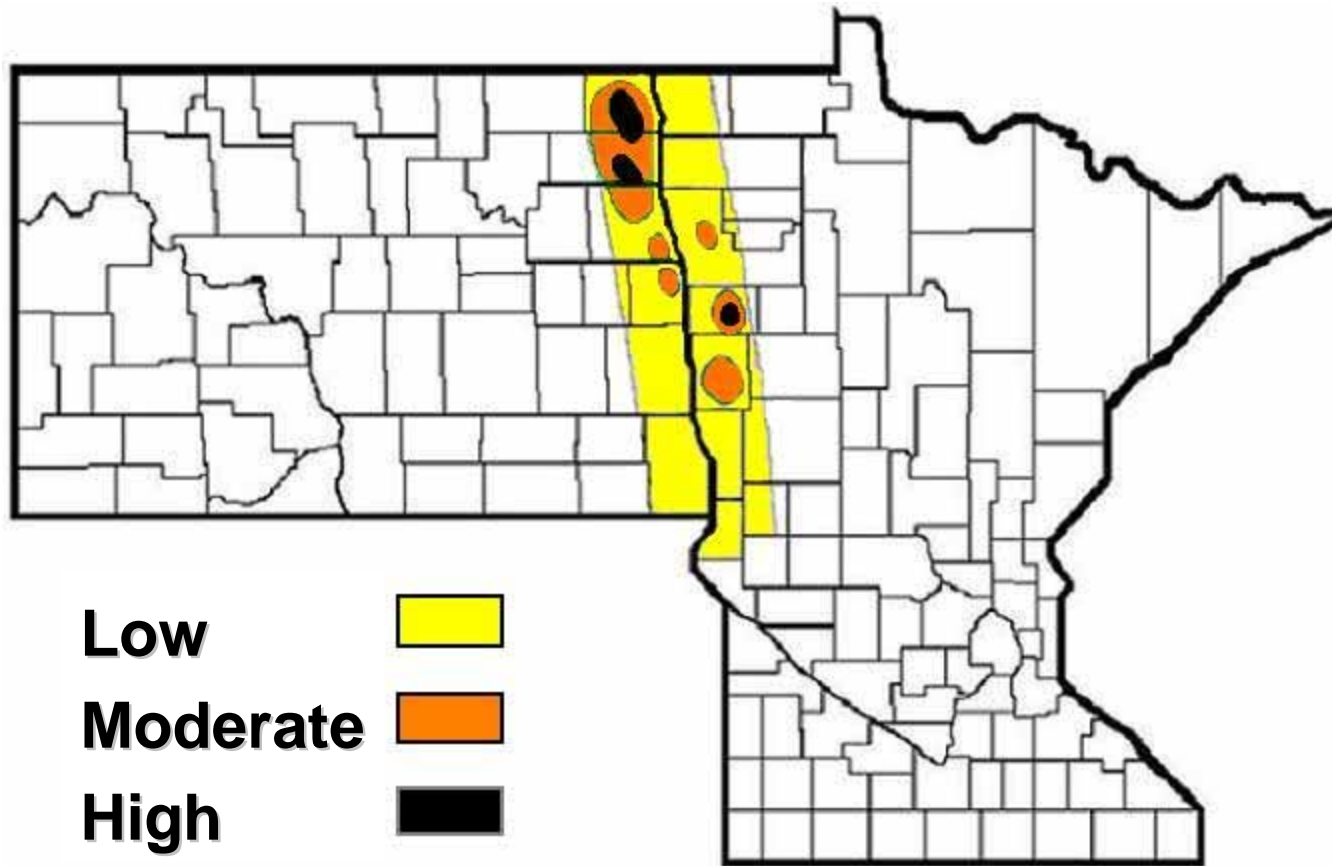

# ROOT MAGGOT RISK\* FOR 2010

2010

2009

\*Based on fly counts & root damage ratings