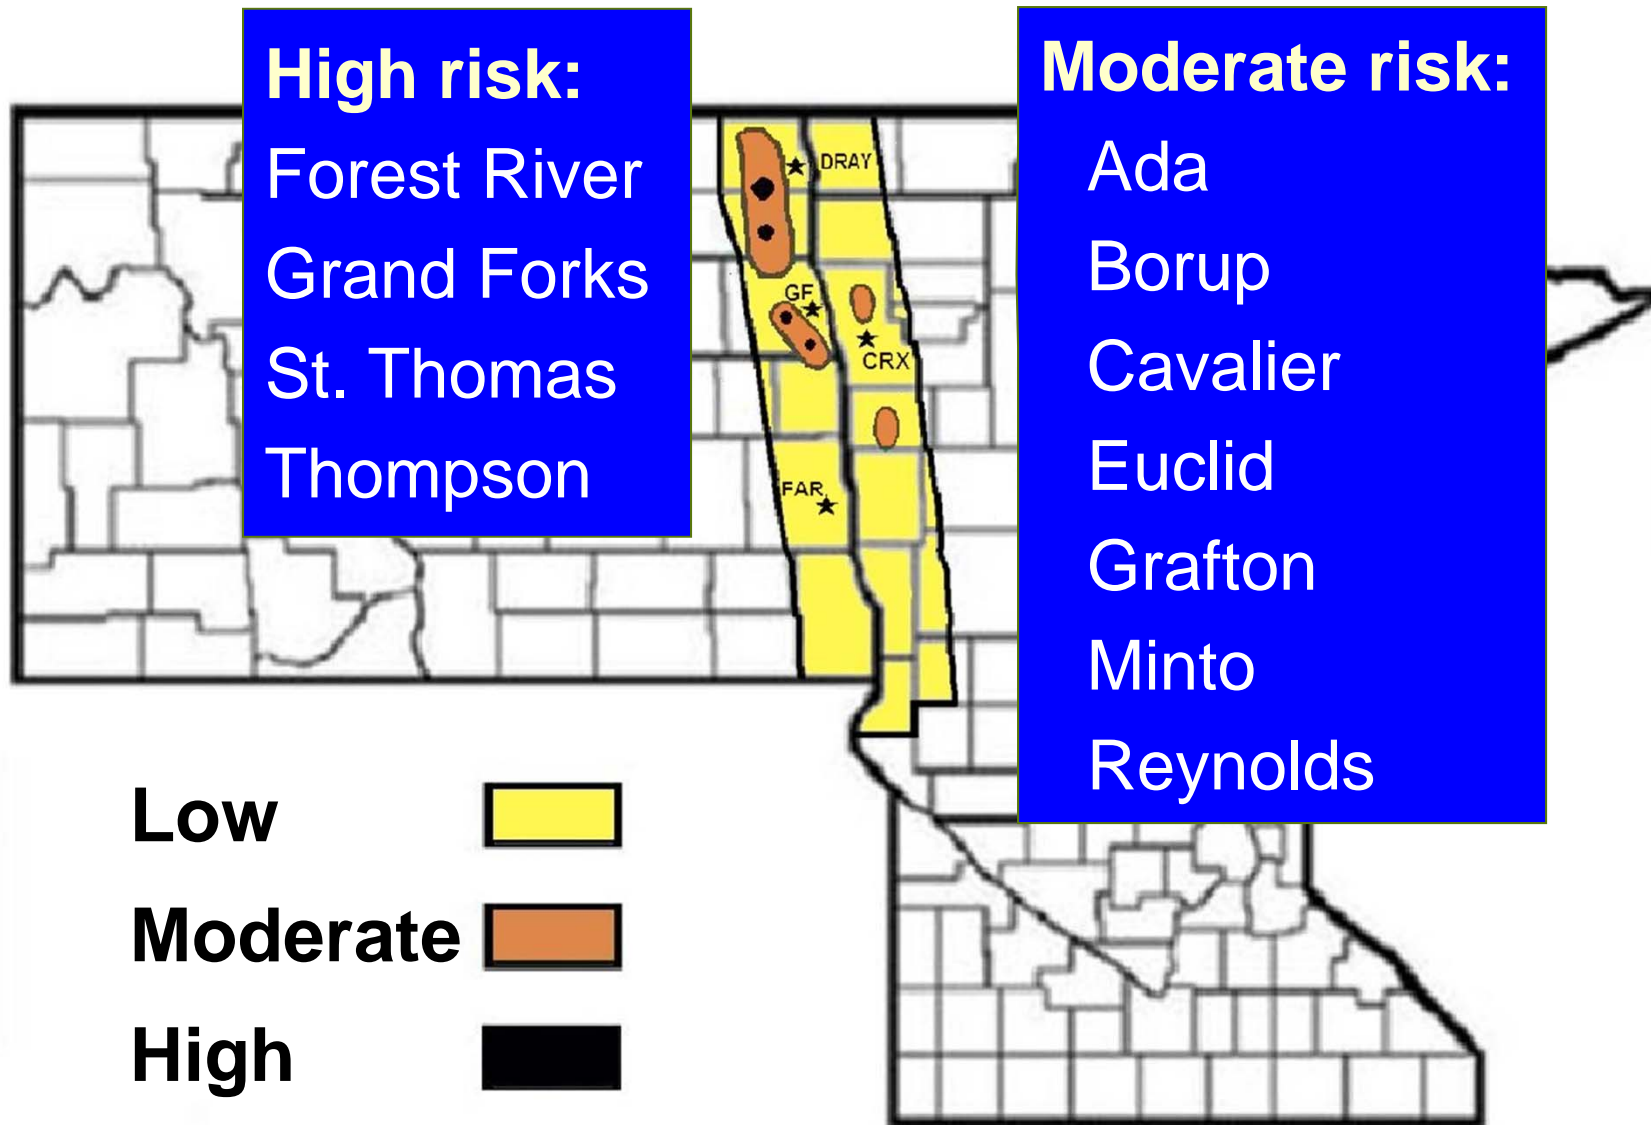

# Root Maggot Forecast Map for 2014\*

\*Based on fly counts & root maggot feeding injury ratings