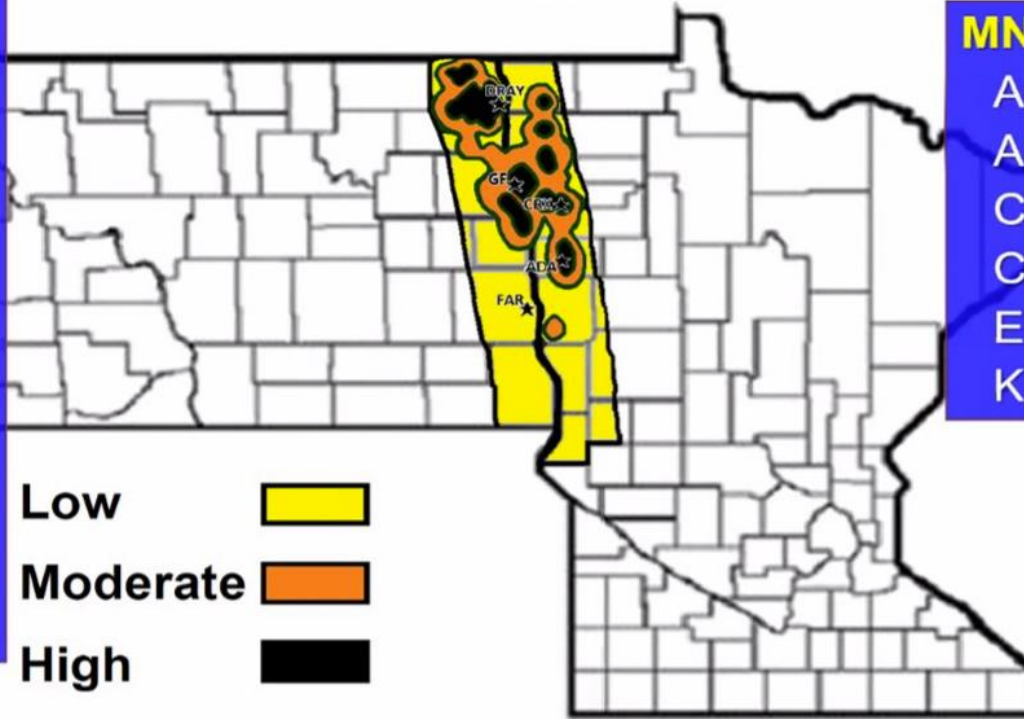

2022 Root Maggot Forecast*

ND high risk:

Auburn
Buxton
Cavalier
Crystal
Drayton
Grand Forks
Oakwood
Reynolds
St. Thomas
Thompson

MN high risk:

Ada
Argyle
Climax
Crookston
E. Grand Forks
Kennedy

*Based on fly counts & root maggot feeding injury ratings